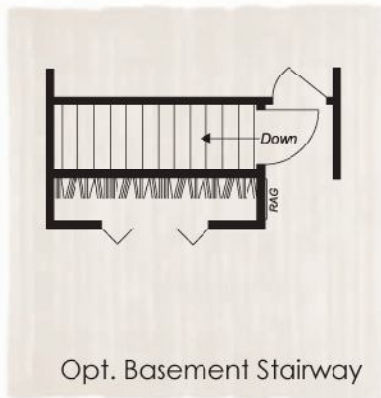

Opt. Basement Stairway