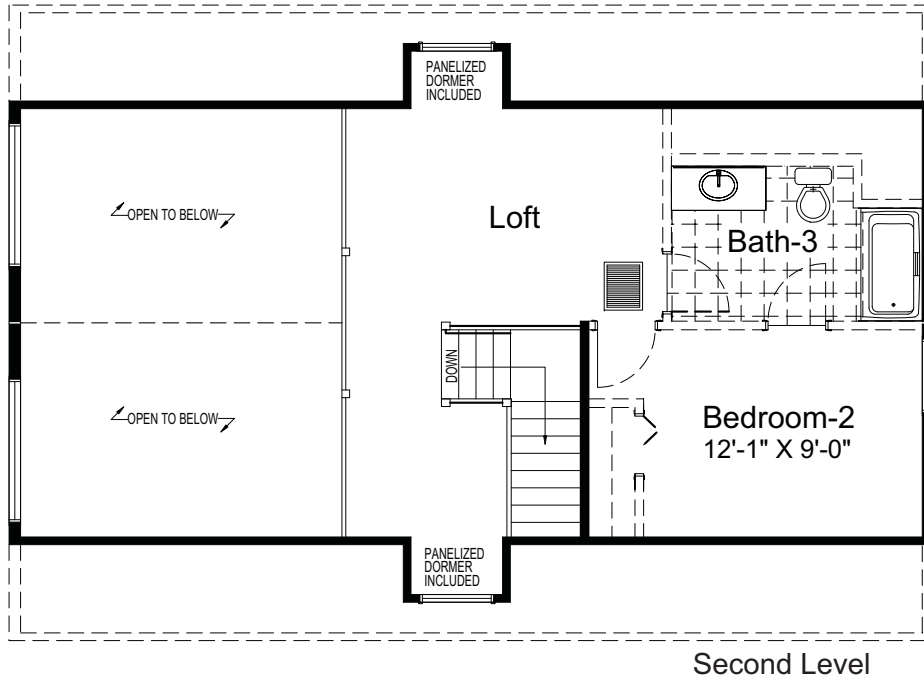

THE MULBERRY

Changes to the Mainstreet Collection are not permitted except for published options.