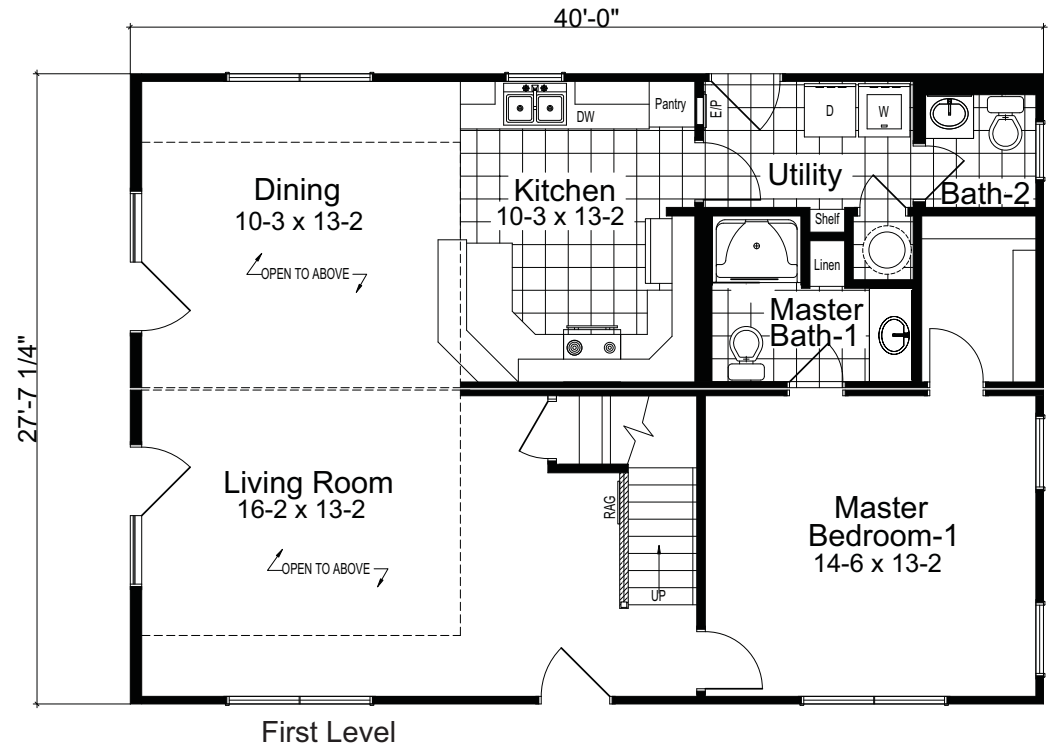

THE MULBERRY

Changes to the Mainstreet Collection are not permitted except for published options.