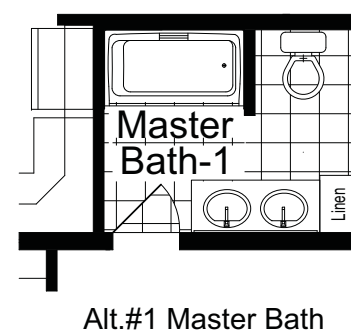

THE MULBERRY

Changes to the Mainstreet Collection are not permitted except for published options.