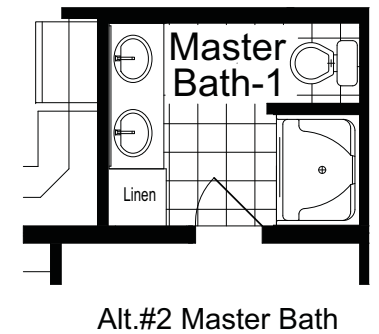

THE MULBERRY

Changes to the Mainstreet Collection are not permitted except for published options.