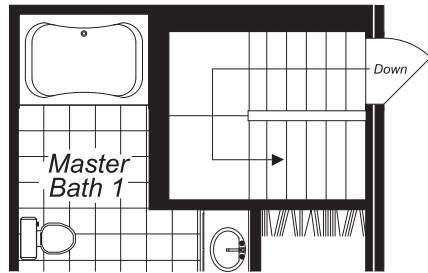

THE HICKORY II

Optional Basement Stairs