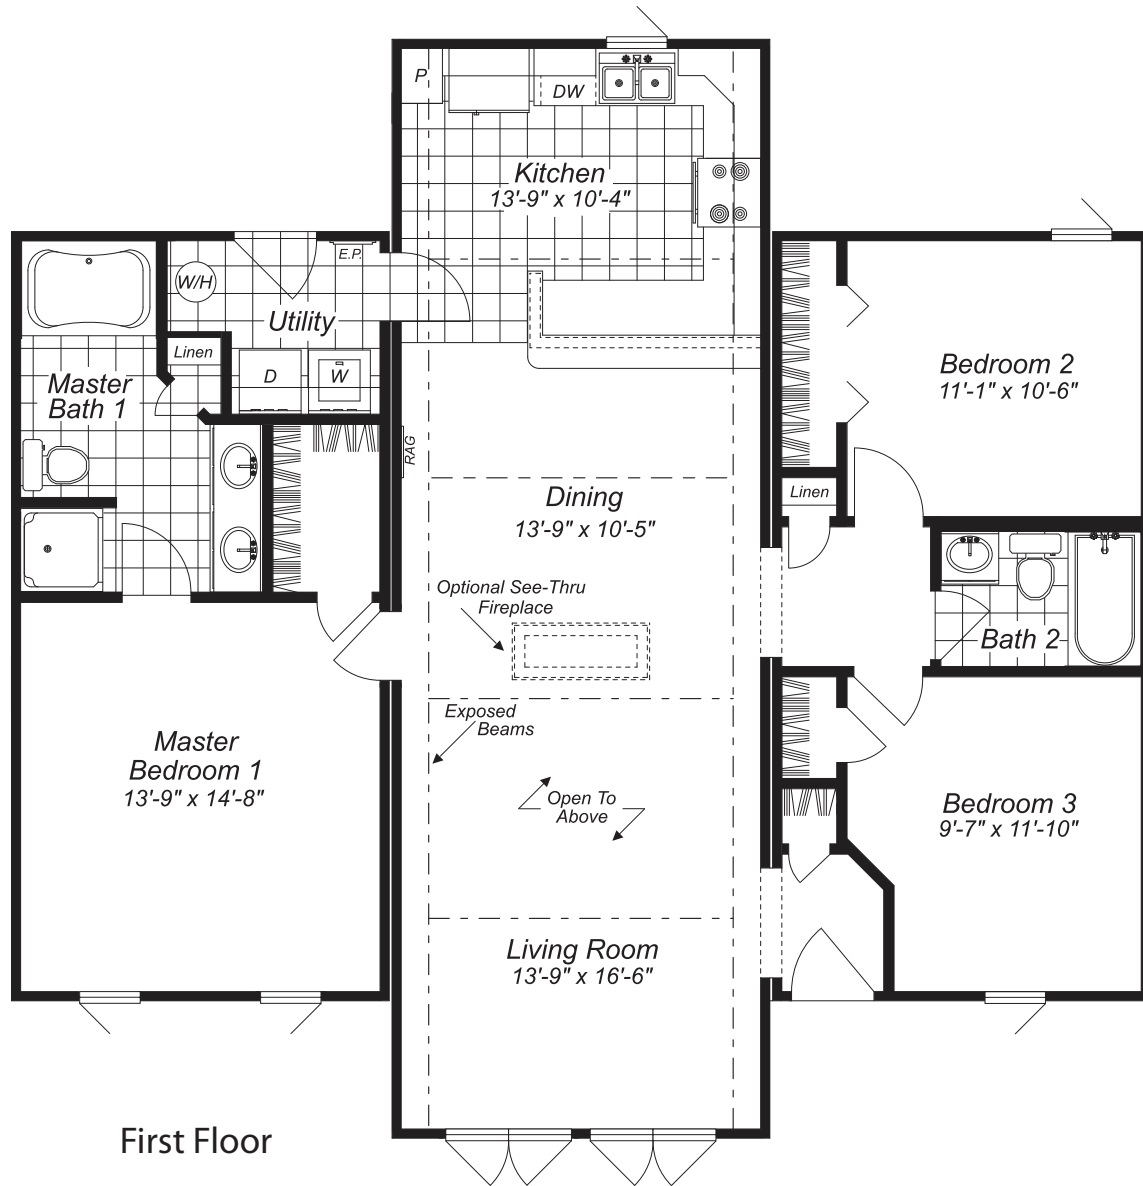

Custom Made Easy

THE HICKORY II

Total Finished Area - 1,320 Sq. Ft.

Shown with optional exterior features.

These are artist renderings for sales purposes only.
Refer to working drawings for actual dimensions.
© 2009 Nationwide Custom Homes 08/09

First Floor