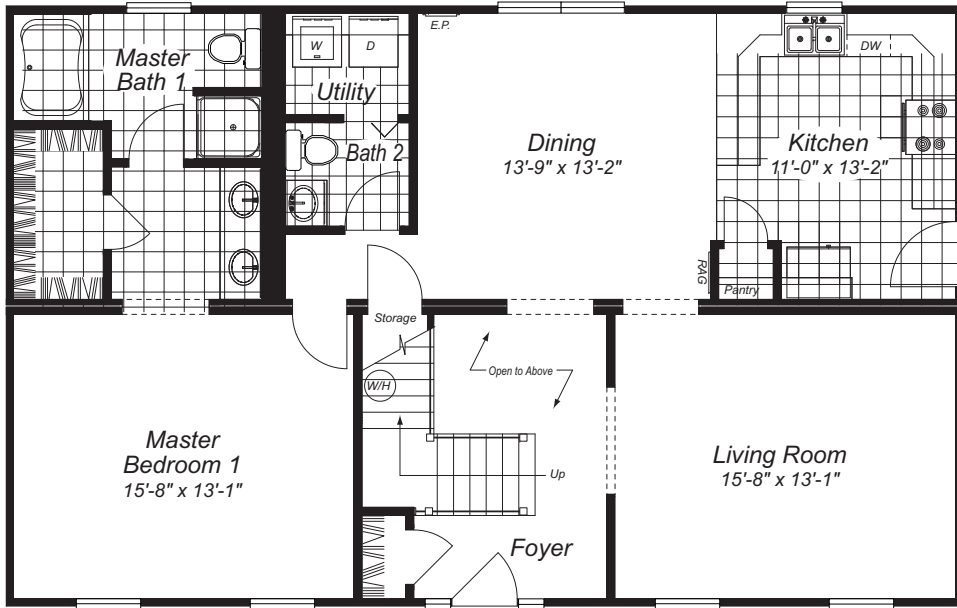

Custom Made Easy

The **Legacy** *Collection*

These are artist renderings for sales purposes only.
Refer to working drawings for actual dimensions.
© 2009 Nationwide Custom Homes 08/09

THE GREENWOOD

1st Floor - 1,222 Sq. Ft.

2nd Floor - 918 Unfinished Sq. Ft.

Total Finished Area - 1,222 Sq. Ft.

Shown with optional exterior features.

NATIONWIDE
Custom Homes

1100 Rives Road • P.O. Box 5511
Martinsville, Virginia 24115
Phone: (276) 632-7100
Fax: (276) 670-7708
www.nationwide-homes.com

THE GREENWOOD

First Floor

Second Floor

Alternate Kitchen

Optional Basement Stairs