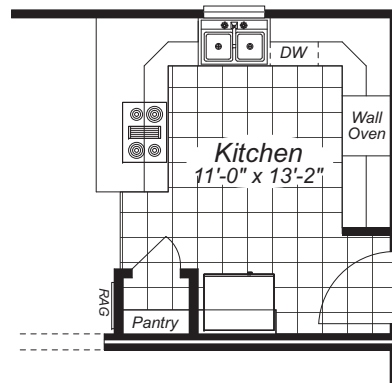

## THE GREENWOOD

**1st Floor - 1,222 Sq. Ft.**

**2nd Floor - 918 Unfinished Sq. Ft.**

**Total Finished Area - 1,222 Sq. Ft.**

Shown with optional exterior features.

These are artist renderings for sales purposes only.  
Refer to working drawings for actual dimensions.  
© 2012 Nationwide Homes 11/28/11

# THE GREENWOOD

First Floor

Second Floor

Alternate Kitchen

Optional Basement Stairs