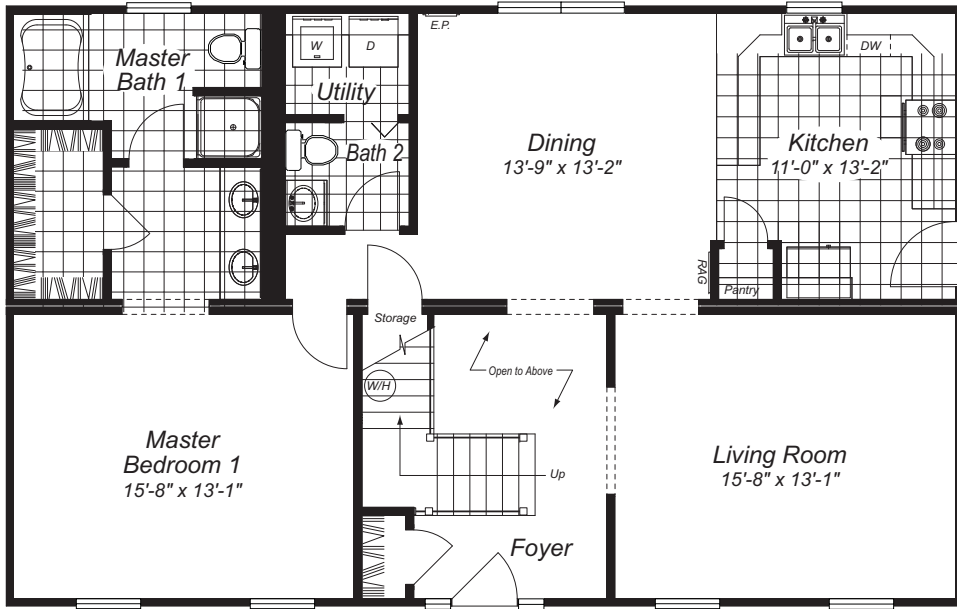

## THE GREENWOOD

**1st Floor - 1,222 Sq. Ft.**

**2nd Floor - 918 Unfinished Sq. Ft.**

**Total Finished Area - 1,222 Sq. Ft.**

Shown with optional exterior features.

These are artist renderings for sales purposes only.  
Refer to working drawings for actual dimensions.  
© 2012 Nationwide Homes 11/28/11

# THE GREENWOOD

First Floor

Second Floor

Alternate Kitchen

Optional Basement Stairs