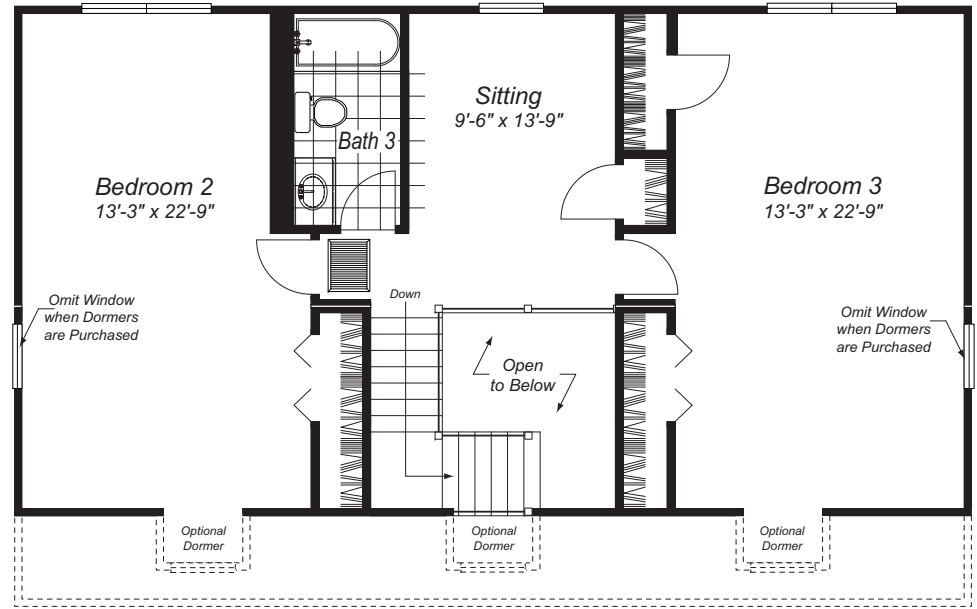

## THE GREENWOOD

**1st Floor - 1,222 Sq. Ft.**

**2nd Floor - 918 Unfinished Sq. Ft.**

**Total Finished Area - 1,222 Sq. Ft.**

Shown with optional exterior features.

These are artist renderings for sales purposes only.  
Refer to working drawings for actual dimensions.  
© 2012 Nationwide Homes 11/28/11

# THE GREENWOOD

First Floor

Second Floor

Alternate Kitchen

Optional Basement Stairs