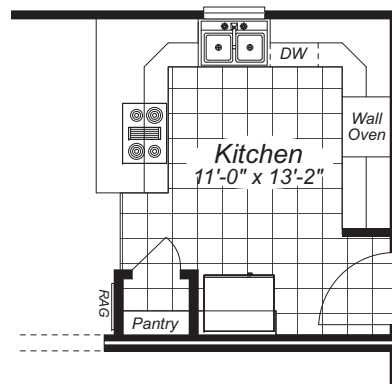

Custom Made Easy

The **Legacy** *Collection*

These are artist renderings for sales purposes only.
Refer to working drawings for actual dimensions.
© 2009 Nationwide Custom Homes 08/09

THE GREENWOOD

1st Floor - 1,222 Sq. Ft.

2nd Floor - 918 Unfinished Sq. Ft.

Total Finished Area - 1,222 Sq. Ft.

Shown with optional exterior features.

NATIONWIDE
Custom Homes

1100 Rives Road • P.O. Box 5511
Martinsville, Virginia 24115
Phone: (276) 632-7100
Fax: (276) 670-7708
www.nationwide-homes.com

THE GREENWOOD

First Floor

Second Floor

Alternate Kitchen

Optional Basement Stairs