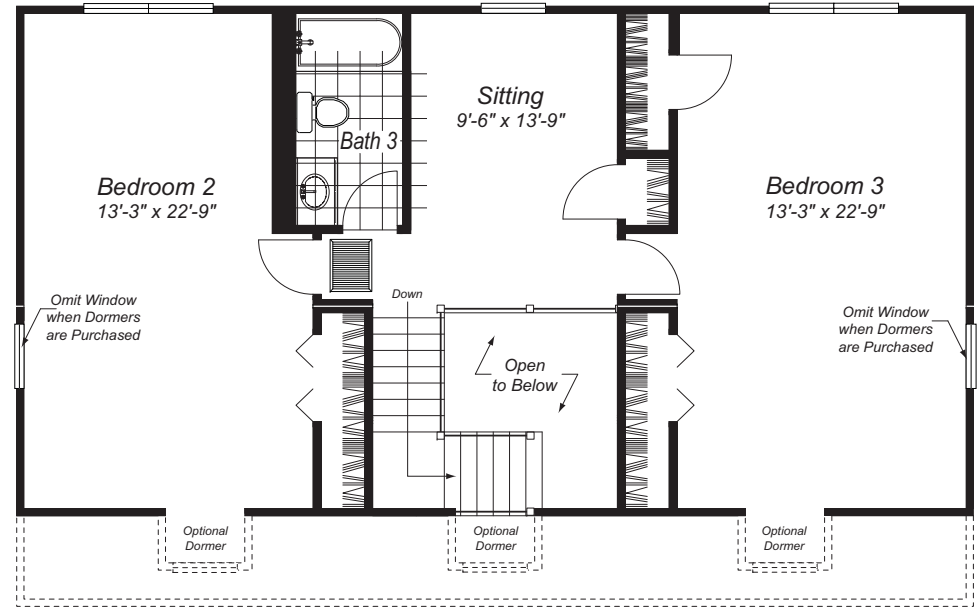

Custom Made Easy

The **Legacy** *Collection*

These are artist renderings for sales purposes only.
Refer to working drawings for actual dimensions.
© 2009 Nationwide Custom Homes 08/09

THE GREENWOOD

1st Floor - 1,222 Sq. Ft.

2nd Floor - 918 Unfinished Sq. Ft.

Total Finished Area - 1,222 Sq. Ft.

Shown with optional exterior features.

NATIONWIDE
Custom Homes

1100 Rives Road • P.O. Box 5511
Martinsville, Virginia 24115
Phone: (276) 632-7100
Fax: (276) 670-7708
www.nationwide-homes.com

THE GREENWOOD

First Floor

Second Floor

Alternate Kitchen

Optional Basement Stairs