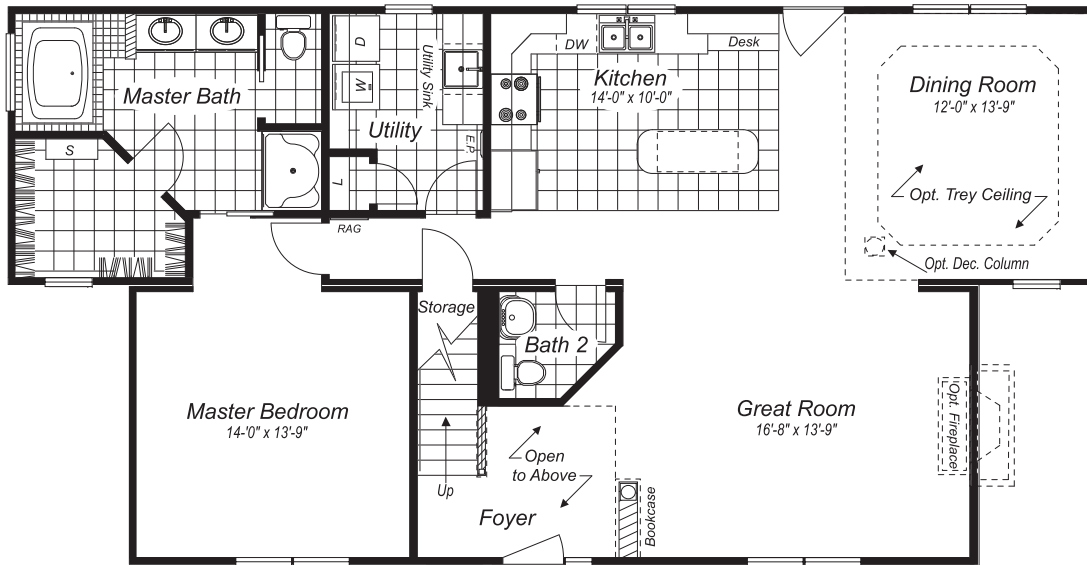

Custom Made Easy

The Legacy Collection

These are artist renderings for sales purposes only.
Refer to working drawings for actual dimensions.
© 2009 Nationwide Custom Homes 07/09

THE GLENDALE

1st Floor - 1,324 Sq. Ft.

2nd Floor - 870 Unfinished Sq. Ft.

Total Finished Area - 1,324 Sq. Ft.

Shown with optional exterior features.

NATIONWIDE
Custom Homes

1100 Rives Road • P.O. Box 5511
Martinsville, Virginia 24115
Phone: (276) 632-7100
Fax: (276) 670-7708
www.nationwide-homes.com

THE GLENDALE

First Floor

Second Floor

Alternate First Floor

Basement Option