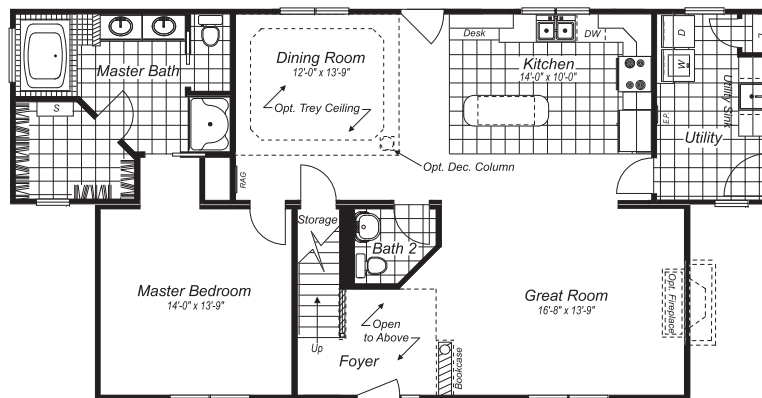

Custom Made Easy

The Legacy Collection

These are artist renderings for sales purposes only.
Refer to working drawings for actual dimensions.
© 2009 Nationwide Custom Homes 07/09

THE GLENDALE

1st Floor - 1,324 Sq. Ft.

2nd Floor - 870 Unfinished Sq. Ft.

Total Finished Area - 1,324 Sq. Ft.

Shown with optional exterior features.

NATIONWIDE
Custom Homes

1100 Rives Road • P.O. Box 5511
Martinsville, Virginia 24115
Phone: (276) 632-7100
Fax: (276) 670-7708
www.nationwide-homes.com

THE GLENDALE

First Floor

Second Floor

Alternate First Floor

Basement Option