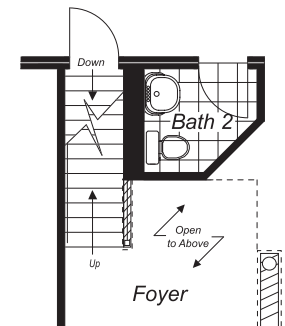

2nd Floor - 870 Unfinished Sq. Ft.

Total Finished Area - 1,324 Sq. Ft.

Shown with optional exterior features.

NATIONWIDE
Custom Homes

1100 Rives Road • P.O. Box 5511
Martinsville, Virginia 24115
Phone: (276) 632-7100
Fax: (276) 670-7708
www.nationwide-homes.com

THE GLENDALE

First Floor

Second Floor

Alternate First Floor

Basement Option