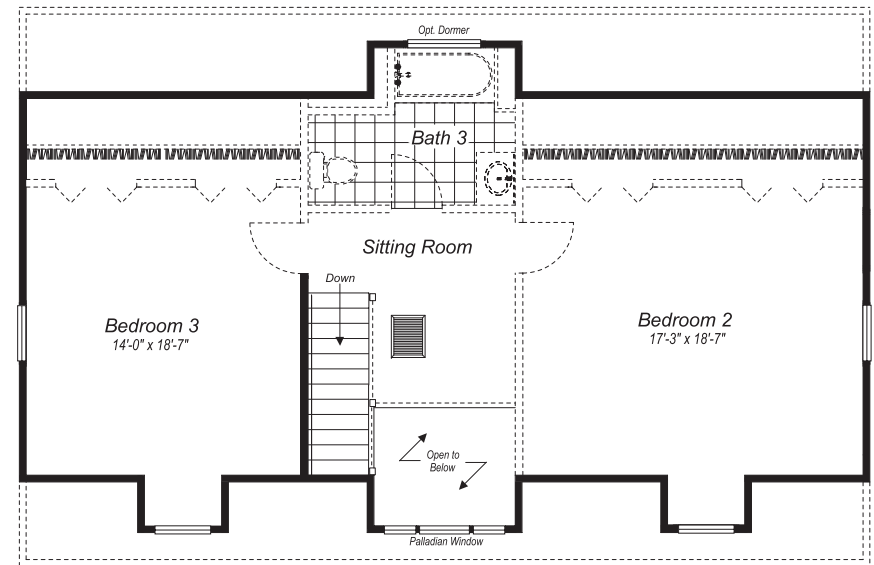

Custom Made Easy

The Legacy Collection

These are artist renderings for sales purposes only.
Refer to working drawings for actual dimensions.
© 2009 Nationwide Custom Homes 07/09

THE GLENDALE

1st Floor - 1,324 Sq. Ft.

2nd Floor - 870 Unfinished Sq. Ft.

Total Finished Area - 1,324 Sq. Ft.

Shown with optional exterior features.

NATIONWIDE
Custom Homes

1100 Rives Road • P.O. Box 5511
Martinsville, Virginia 24115
Phone: (276) 632-7100
Fax: (276) 670-7708
www.nationwide-homes.com

THE GLENDALE

First Floor

Second Floor

Alternate First Floor

Basement Option