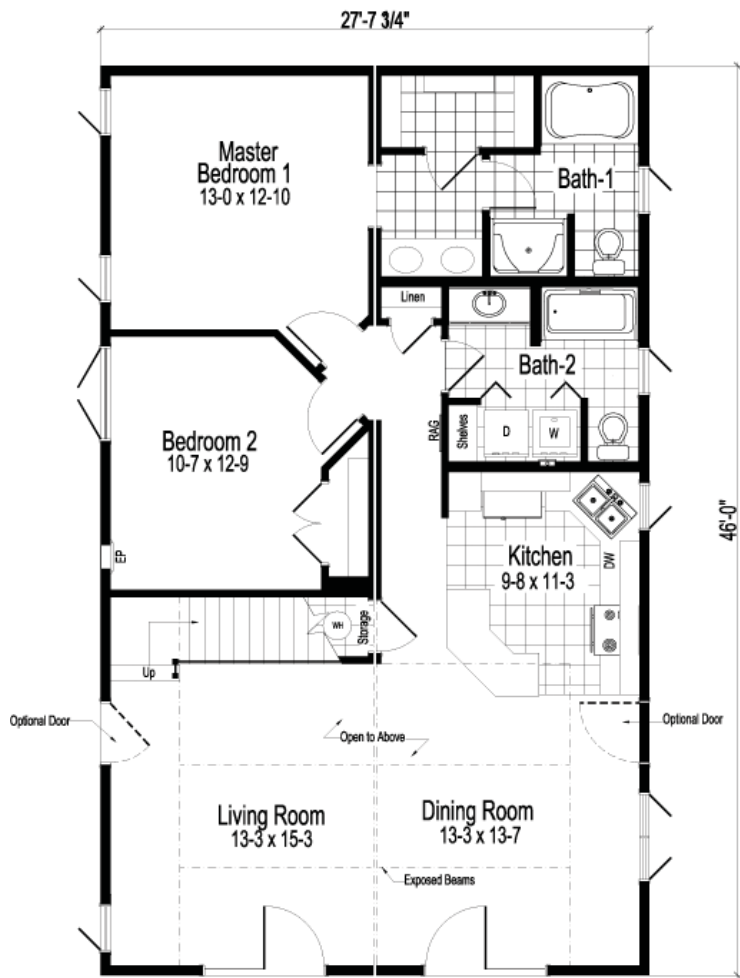

THE BOONE

First Floor