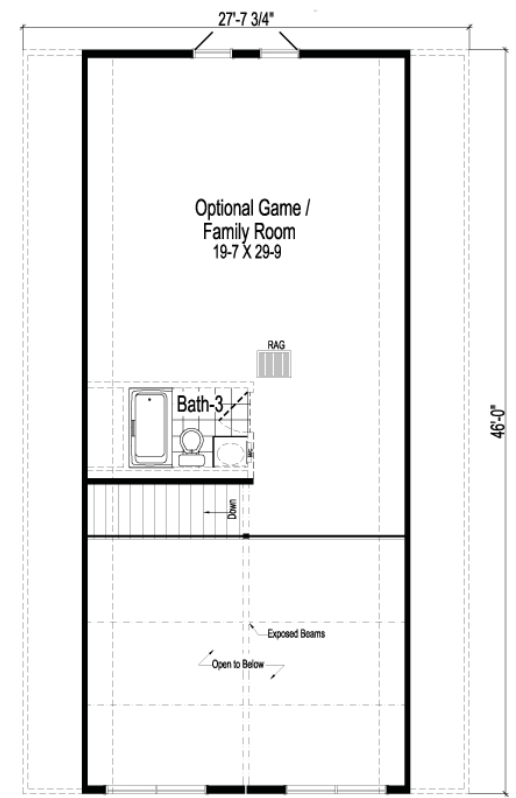

Unfinished Alt. 2nd Floor