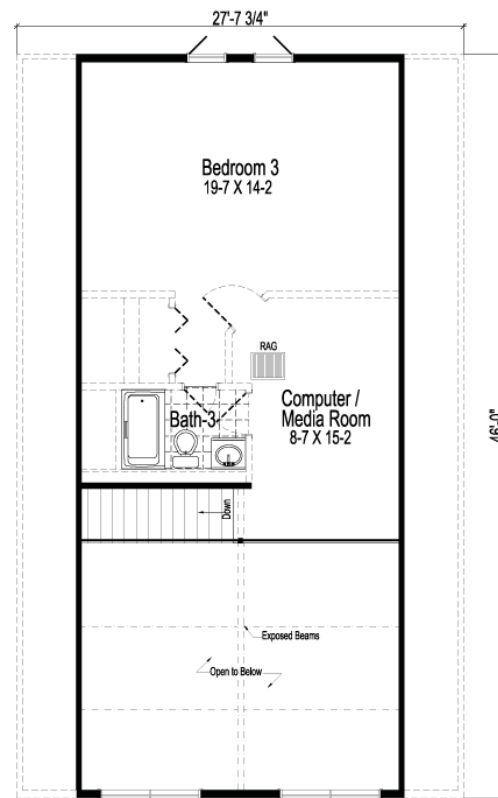

Unfinished 2nd Floor