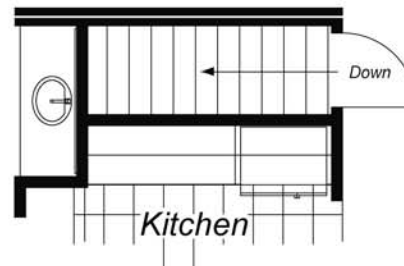

BAYVIEW

Optional Basement