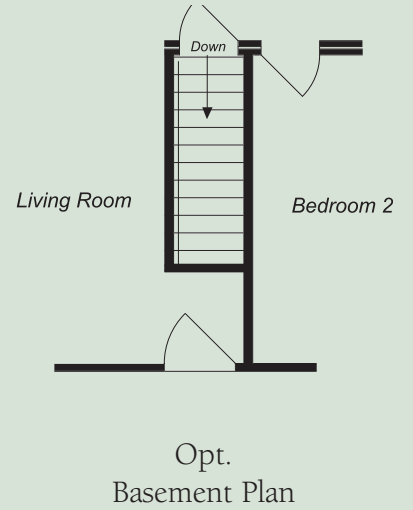

Alternate Plans