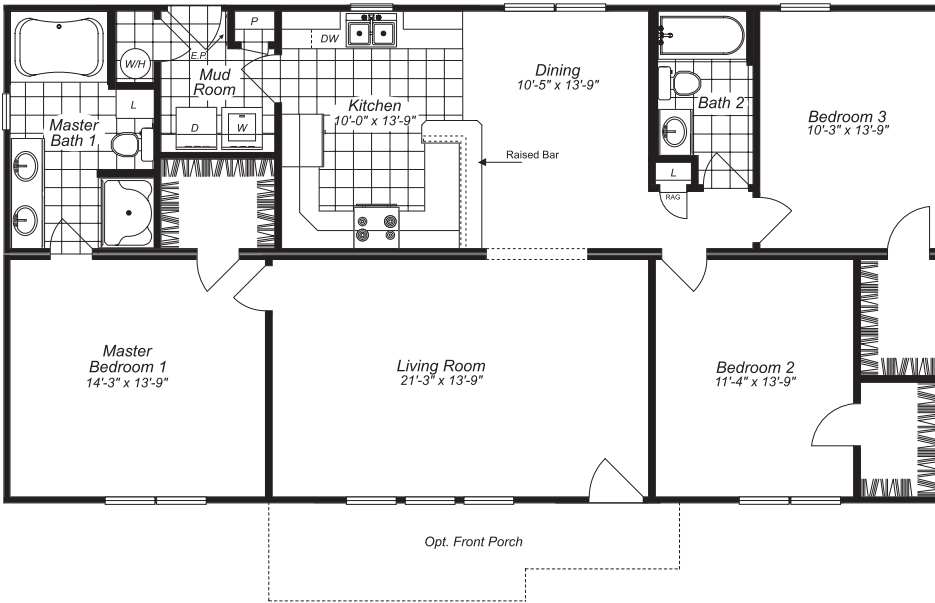

The Village Collection