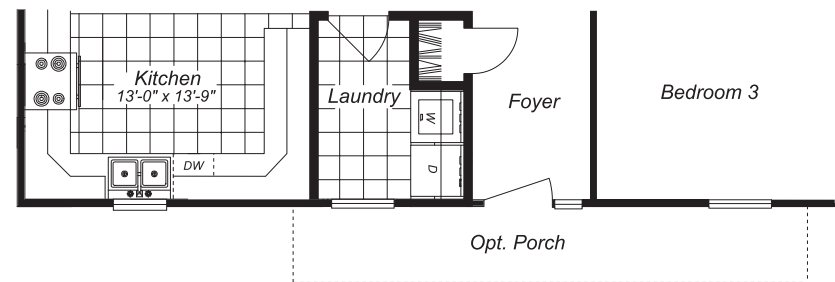

Alternate 1st Floor