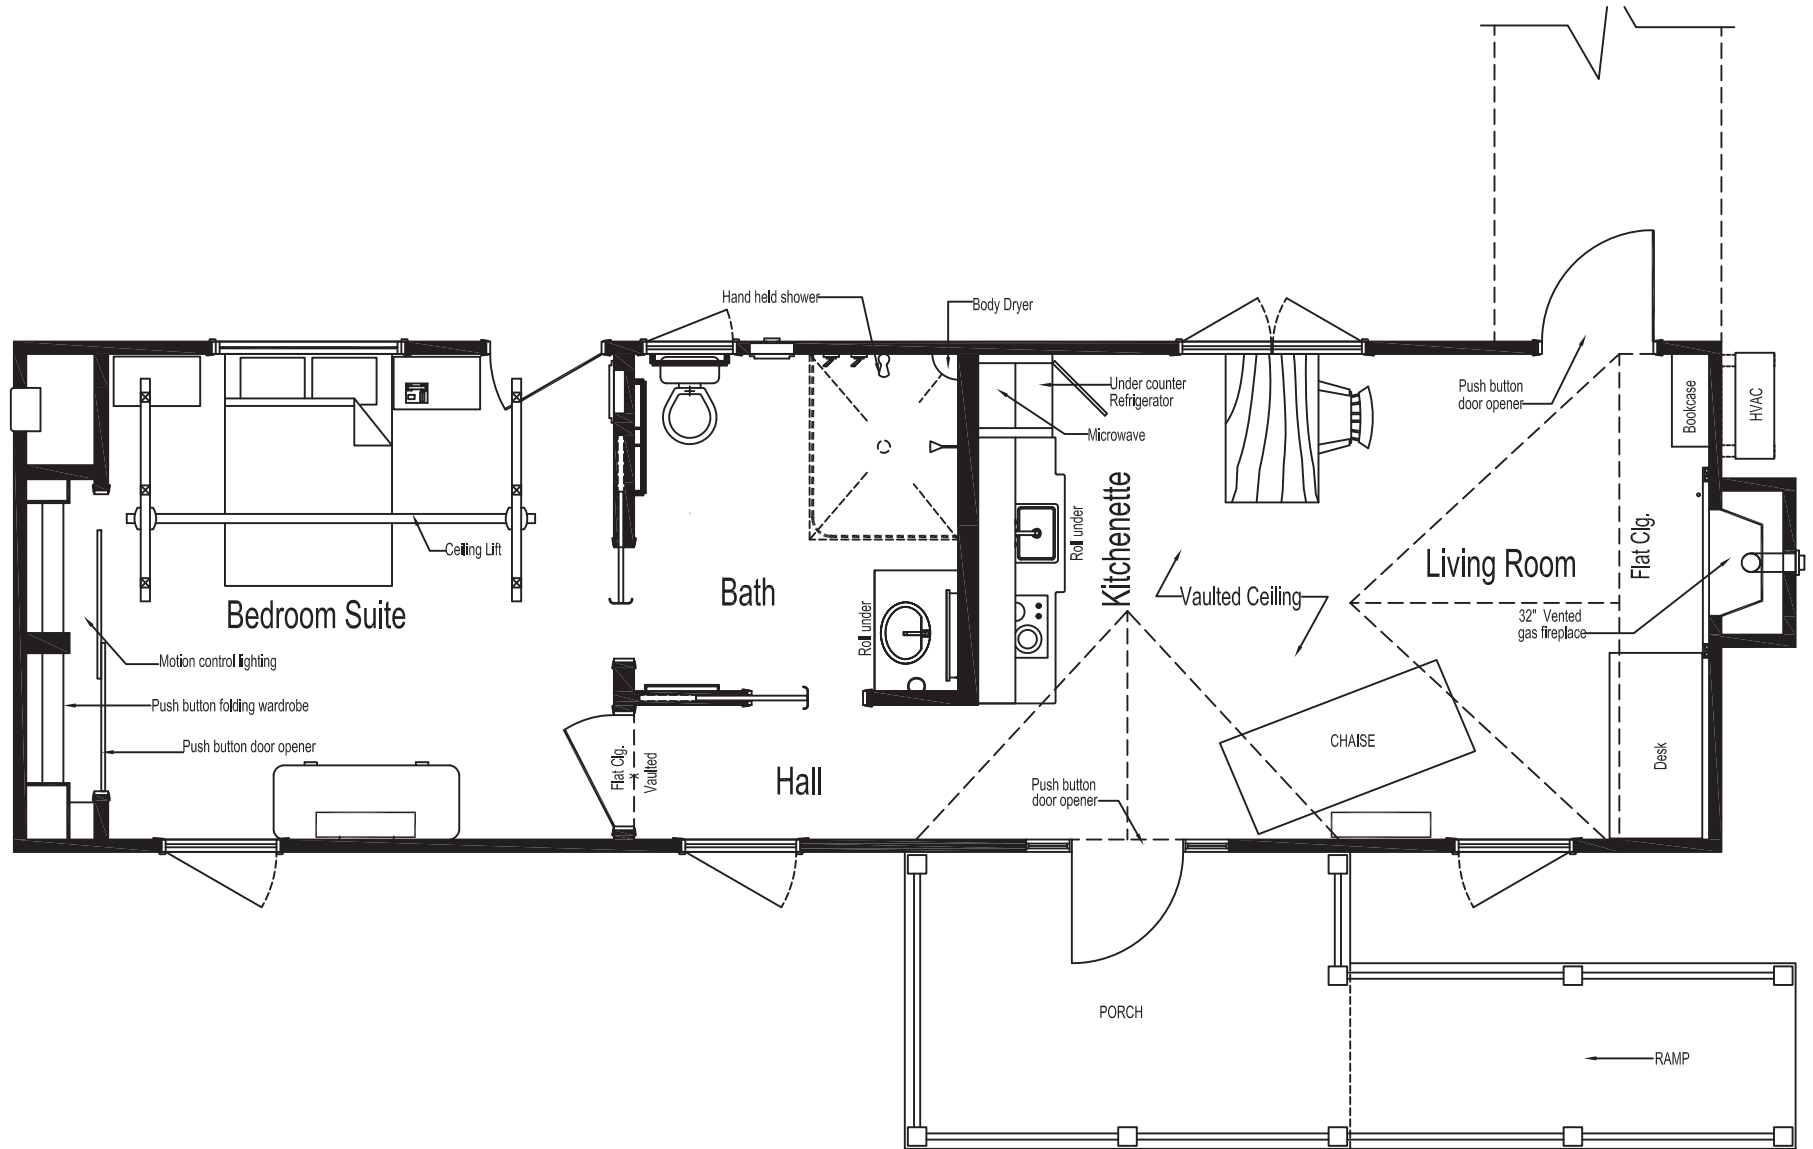

These are artist renditions for sales purposes only
Refer to working drawings for actual dimensions
© 2011 Nationwide Homes 6/15/11